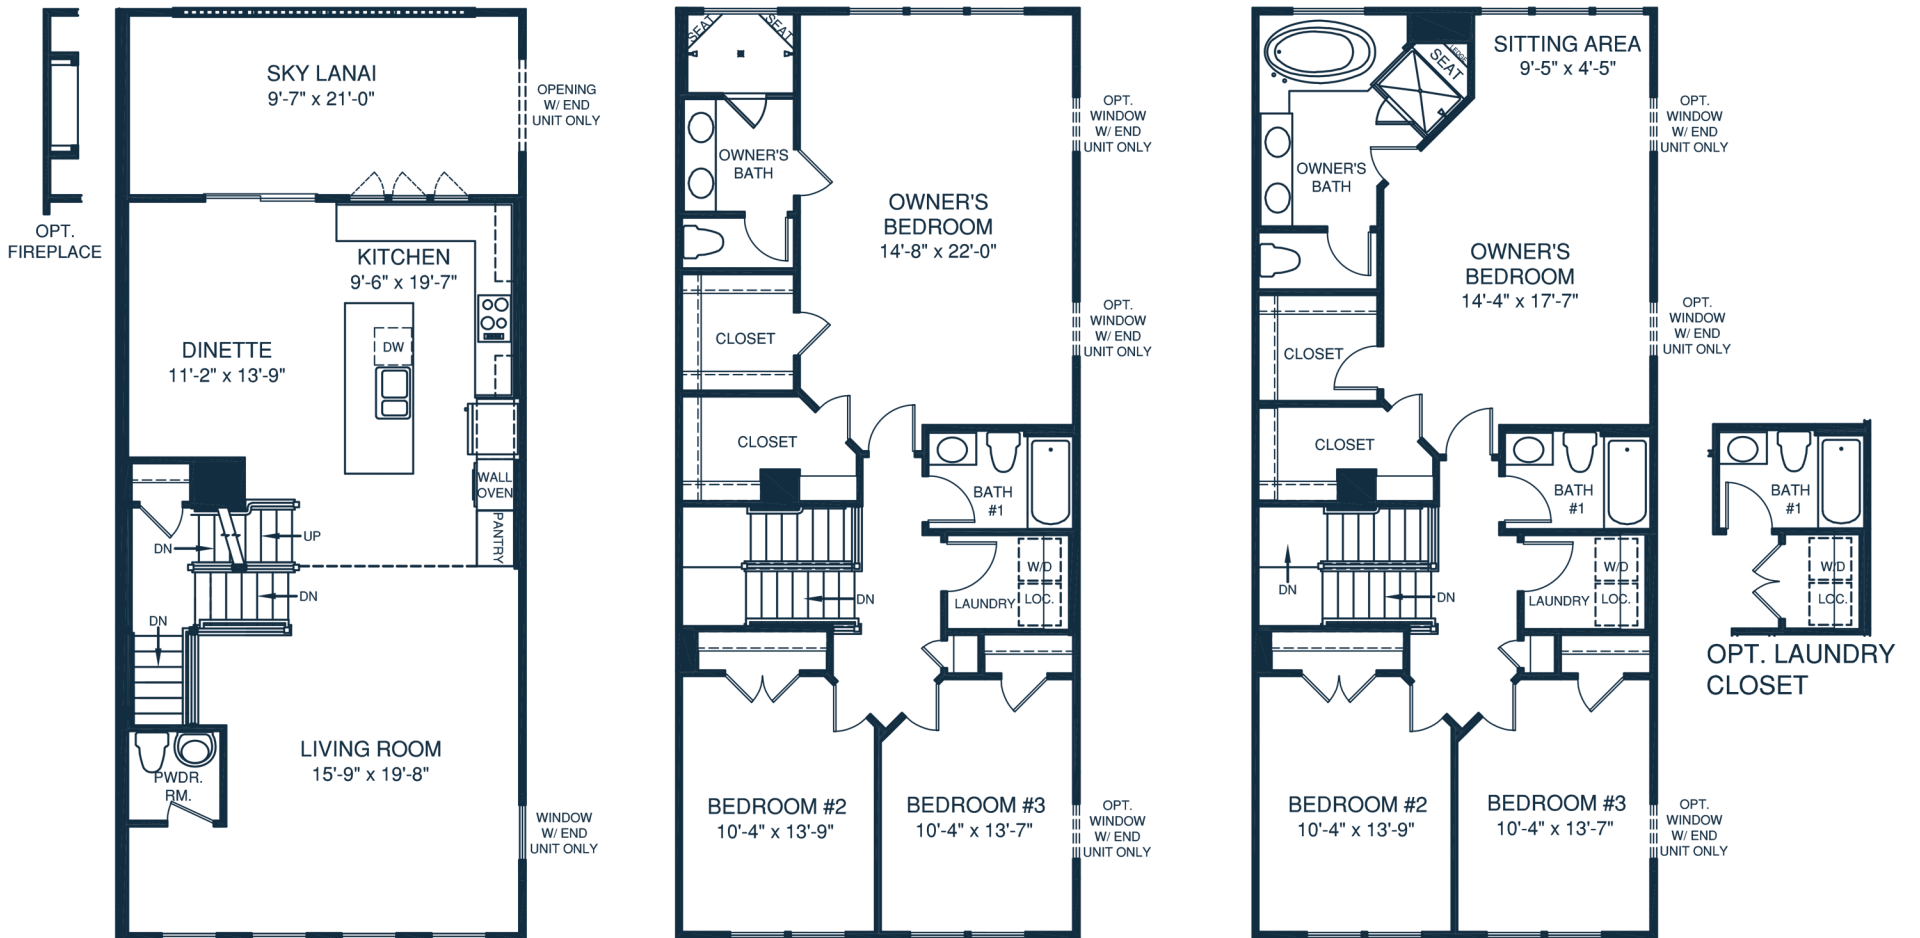

JOHN JACOB ASTOR

LOWER LEVEL

MAIN LEVEL

UPPER LEVEL

OPT. OWNER'S BATH W/
 SOAKING TUB & SHOWER