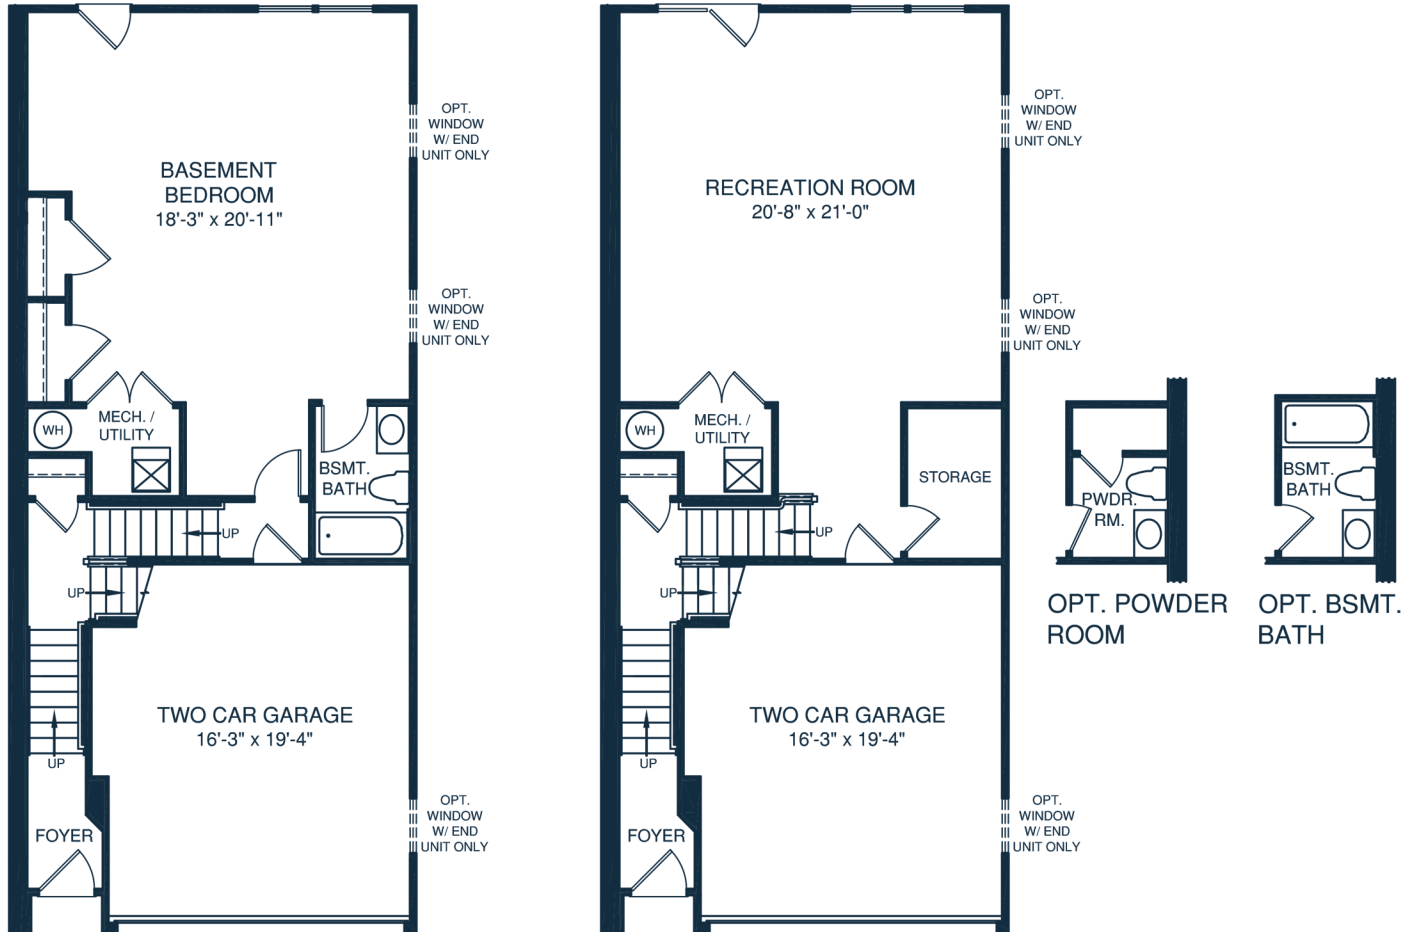

JOHN JACOB ASTOR

LOWER LEVEL

MAIN LEVEL

UPPER LEVEL

OPT. OWNER'S BATH W/
 SOAKING TUB & SHOWER