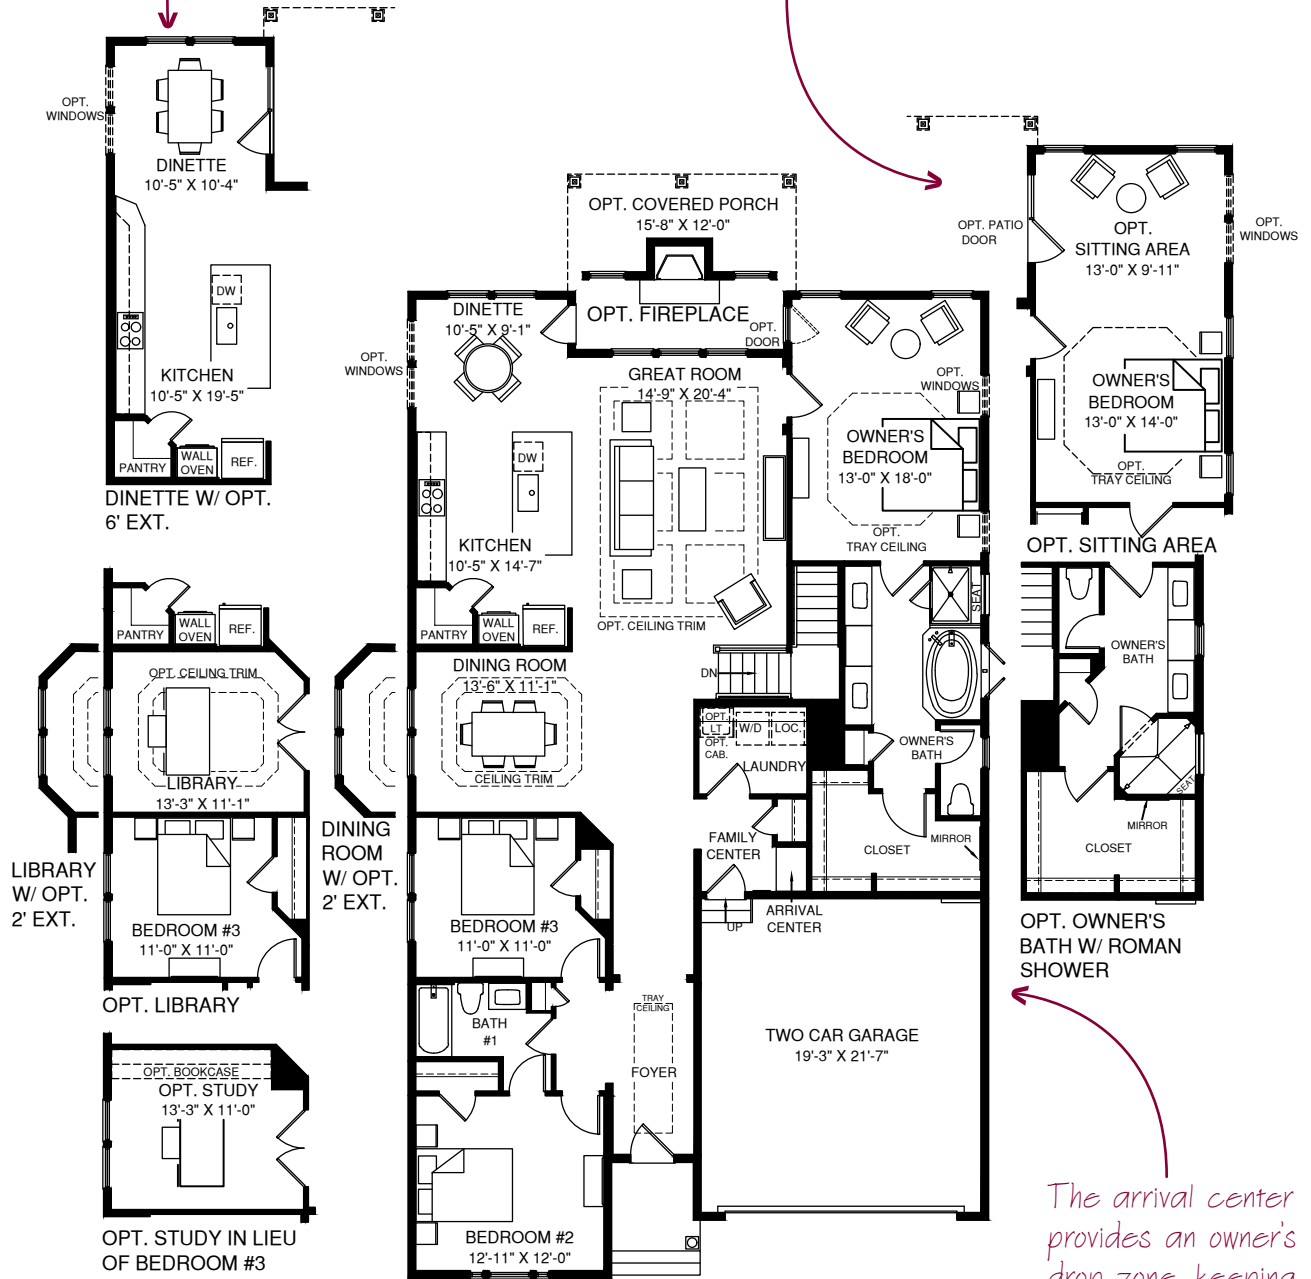

MAIN LEVEL FLOOR PLAN

Formal and informal dining offers plenty of seating and entertaining options

This plan's owner's suite offers privacy from other guests

The arrival center provides an owner's drop zone, keeping the foyer clutter free

LOWER LEVEL FLOOR PLAN

From the Architect

The Armistead's thoughtful plan offers ample room for entertaining and out-of-town guests.