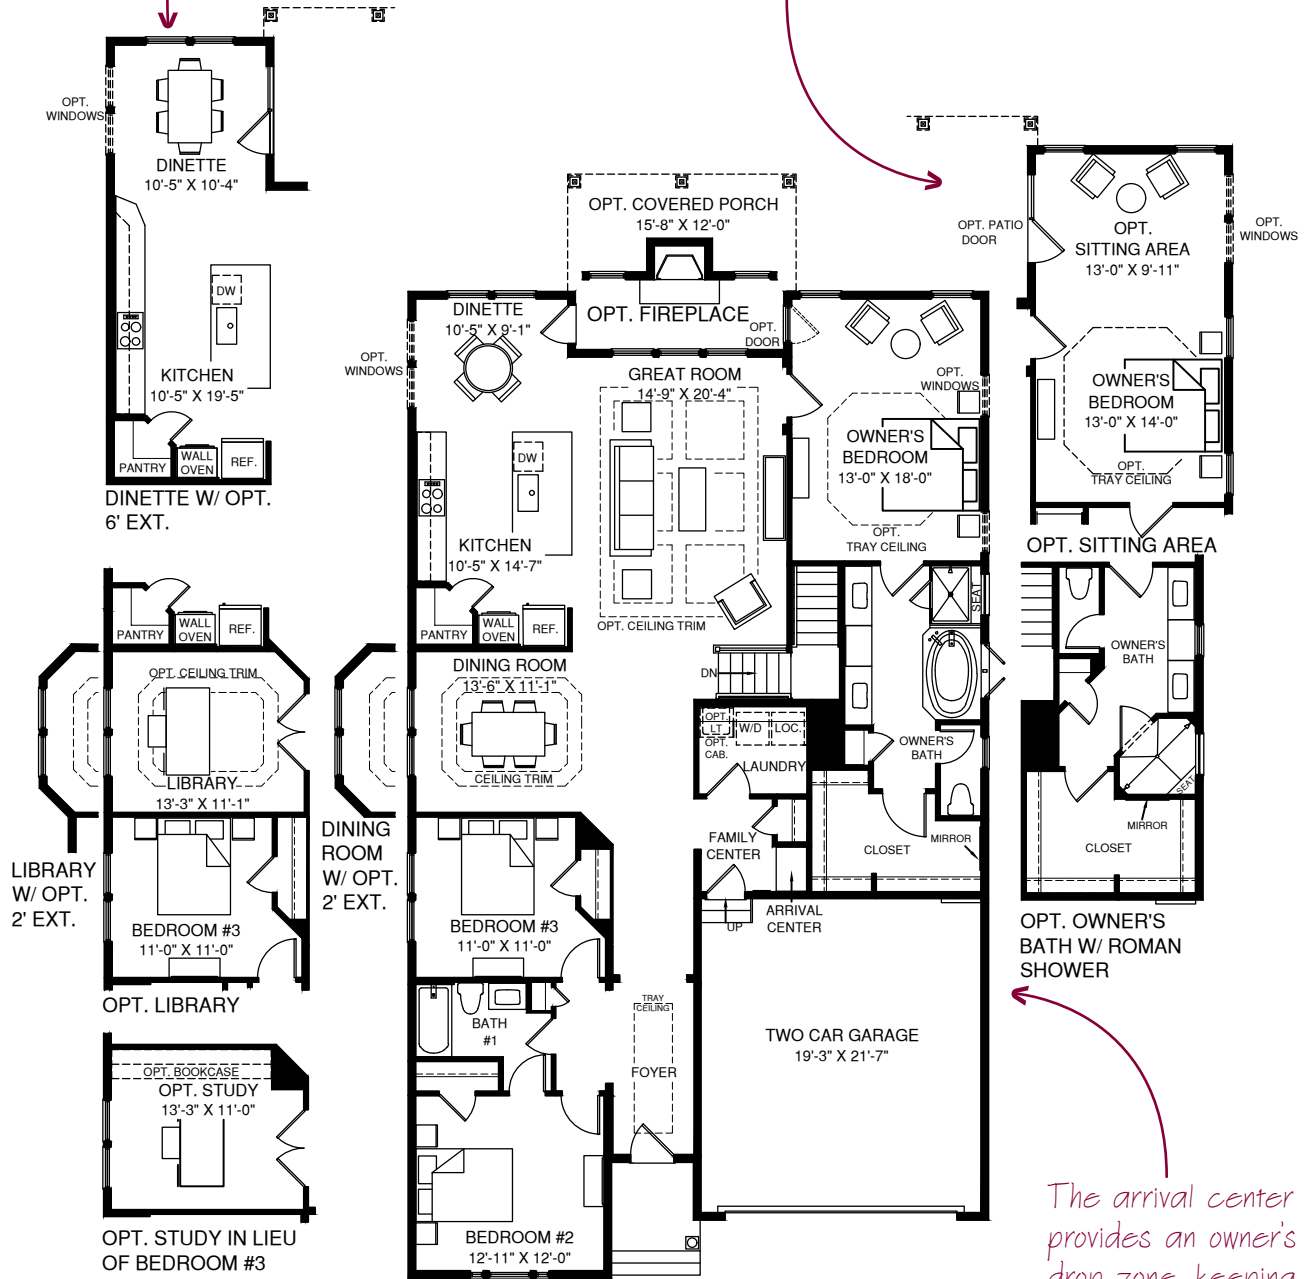

# MAIN LEVEL FLOOR PLAN

Formal and informal dining offers plenty of seating and entertaining options

This plan's owner's suite offers privacy from other guests

The arrival center provides an owner's drop zone, keeping the foyer clutter free

# LOWER LEVEL FLOOR PLAN

## From the Architect

The Armistead's thoughtful plan offers ample room for entertaining and out-of-town guests.