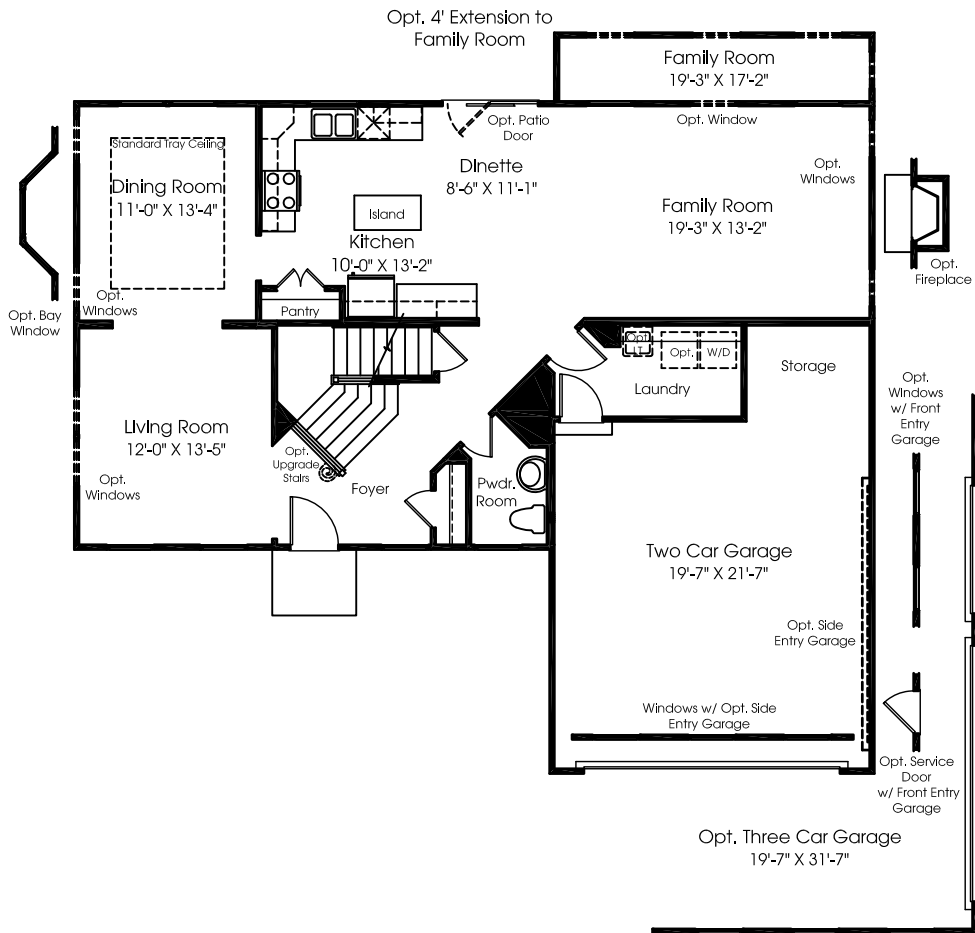

Victoria Falls

MAIN LEVEL FLOORPLAN

UPPER LEVEL FLOORPLAN

Opt. Bonus Bedroom

Opt. Bonus Room

Opt. Alternate Owner's Bath

Opt. Luxury Owner's Suite

LOWER LEVEL FLOORPLAN

Storage or Opt. Media Room w/ Opt. 4' Extension

Opt. Sliding Glass Door or Opt. Patio Door

Opt. Finished Basement w/ Opt. Morning Room