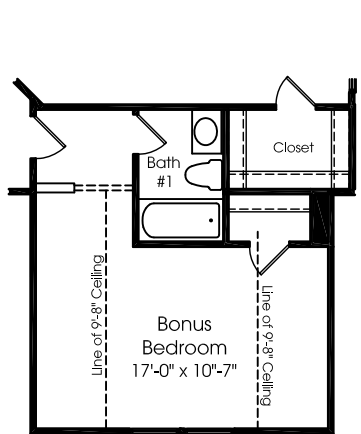

Victoria Falls

MAIN LEVEL FLOORPLAN

UPPER LEVEL FLOORPLAN

Opt. Bonus Bedroom

Opt. Bonus Room

Opt. Alternate Owner's Bath

Opt. Luxury Owner's Suite

LOWER LEVEL FLOORPLAN

Storage or Opt. Media Room w/ Opt. 4' Extension

Opt. Sliding Glass Door or Opt. Patio Door

Opt. Finished Basement w/ Opt. Morning Room