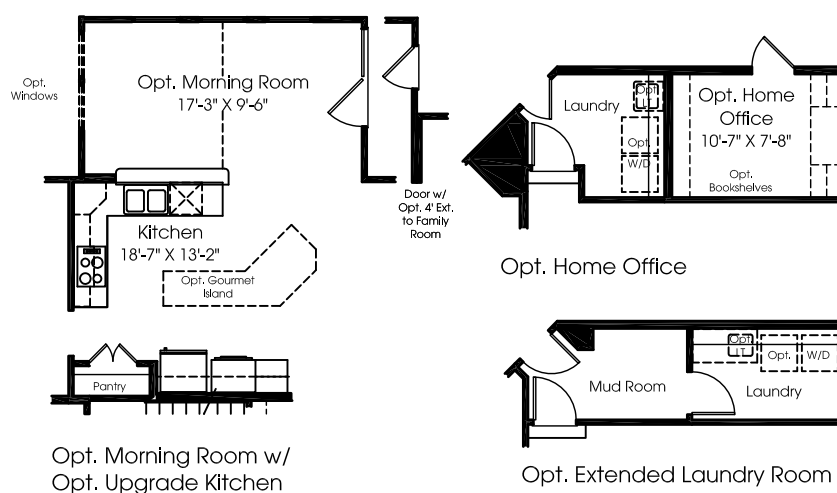

Victoria Falls

MAIN LEVEL FLOORPLAN

UPPER LEVEL FLOORPLAN

Opt. Bonus Bedroom

Opt. Bonus Room

Opt. Alternate Owner's Bath

Opt. Luxury Owner's Suite

LOWER LEVEL FLOORPLAN

Storage or Opt. Media Room w/ Opt. 4' Extension

Opt. Sliding Glass Door or Opt. Patio Door

Opt. Finished Basement w/ Opt. Morning Room