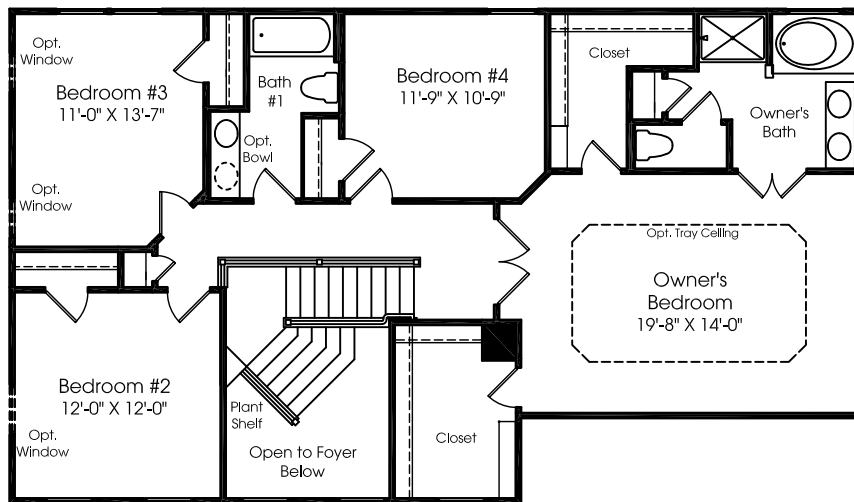

Victoria Falls

MAIN LEVEL FLOORPLAN

UPPER LEVEL FLOORPLAN

Opt. Bonus Bedroom

Opt. Bonus Room

Opt. Alternate Owner's Bath

Opt. Luxury Owner's Suite

LOWER LEVEL FLOORPLAN

Storage or Opt. Media Room w/ Opt. 4' Extension

Opt. Sliding Glass Door or Opt. Patio Door

Opt. Finished Basement w/ Opt. Morning Room