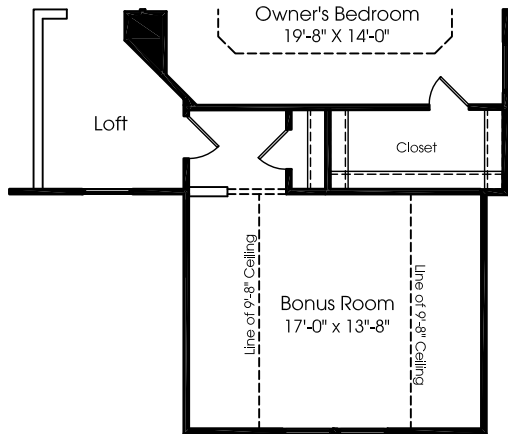

Victoria Falls

MAIN LEVEL FLOORPLAN

UPPER LEVEL FLOORPLAN

Opt. Bonus Bedroom

Opt. Bonus Room

Opt. Alternate Owner's Bath

Opt. Luxury Owner's Suite

LOWER LEVEL FLOORPLAN

Storage or Opt. Media Room w/ Opt. 4' Extension

Opt. Sliding Glass Door or Opt. Patio Door

Opt. Finished Basement w/ Opt. Morning Room