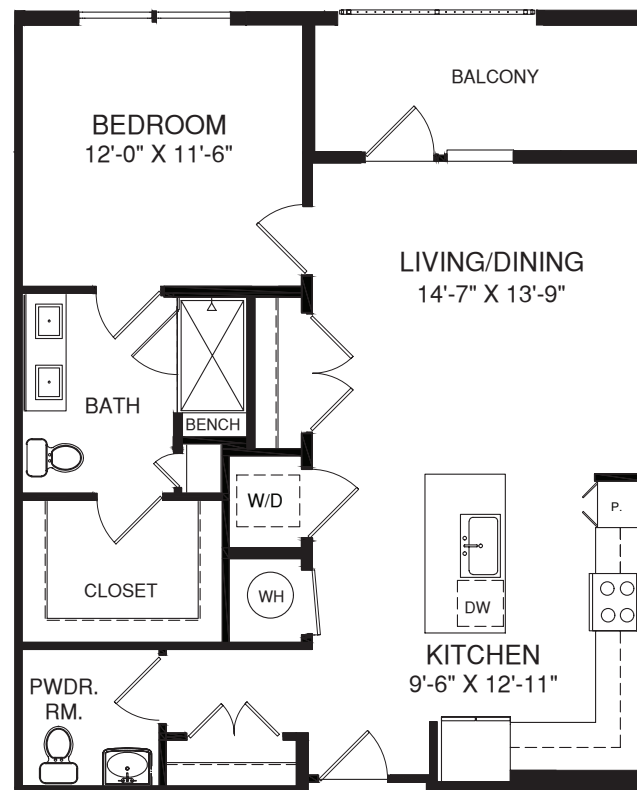

THE BEXLEY

RESIDENCE 117

PLAN B4.1

1 Bedroom

1.5 Baths

862 Interior Sq. Ft.

75 Exterior Sq. Ft.

GROUND FLOOR

1761 Old Meadow Road | McLean, VA 22102 | BEXLEYTYSONS.COM

Floorplans, renderings, specifications, features and community details are for illustrative purposes only and subject to change without notice. See Sales Manager for details.

THE BEXLEY

RESIDENCE 103

PLAN B5.1 ADA

1 Bedroom

1.5 Baths

992 Interior Sq. Ft.

117 Exterior Sq. Ft.

GROUND FLOOR