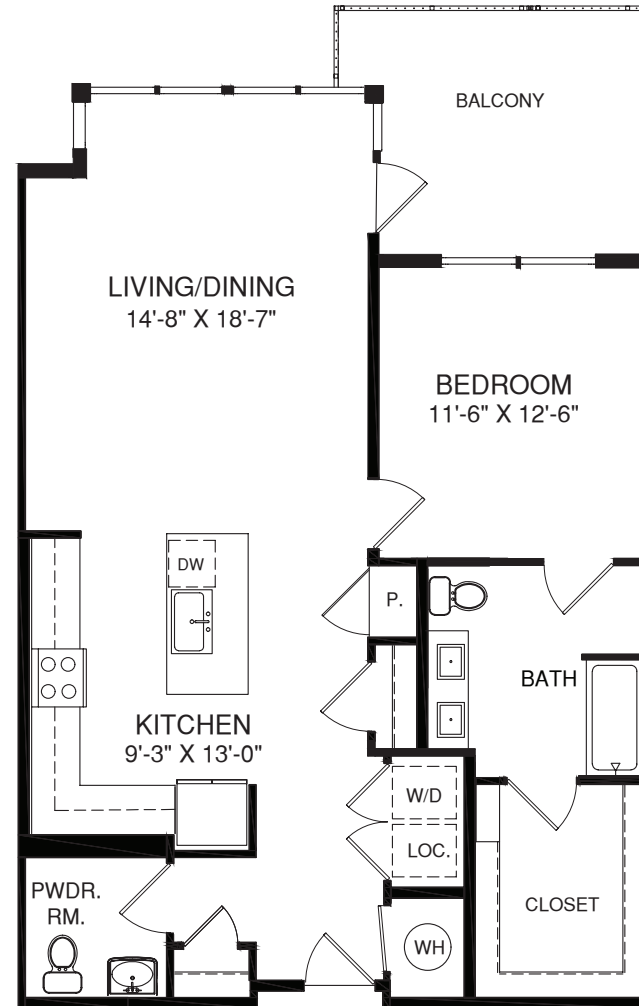

THE BEXLEY

RESIDENCE 117

PLAN B4.1

1 Bedroom

1.5 Baths

862 Interior Sq. Ft.

75 Exterior Sq. Ft.

GROUND FLOOR

THE BEXLEY

RESIDENCE 103

PLAN B5.1 ADA

1 Bedroom

1.5 Baths

992 Interior Sq. Ft.

117 Exterior Sq. Ft.

GROUND FLOOR