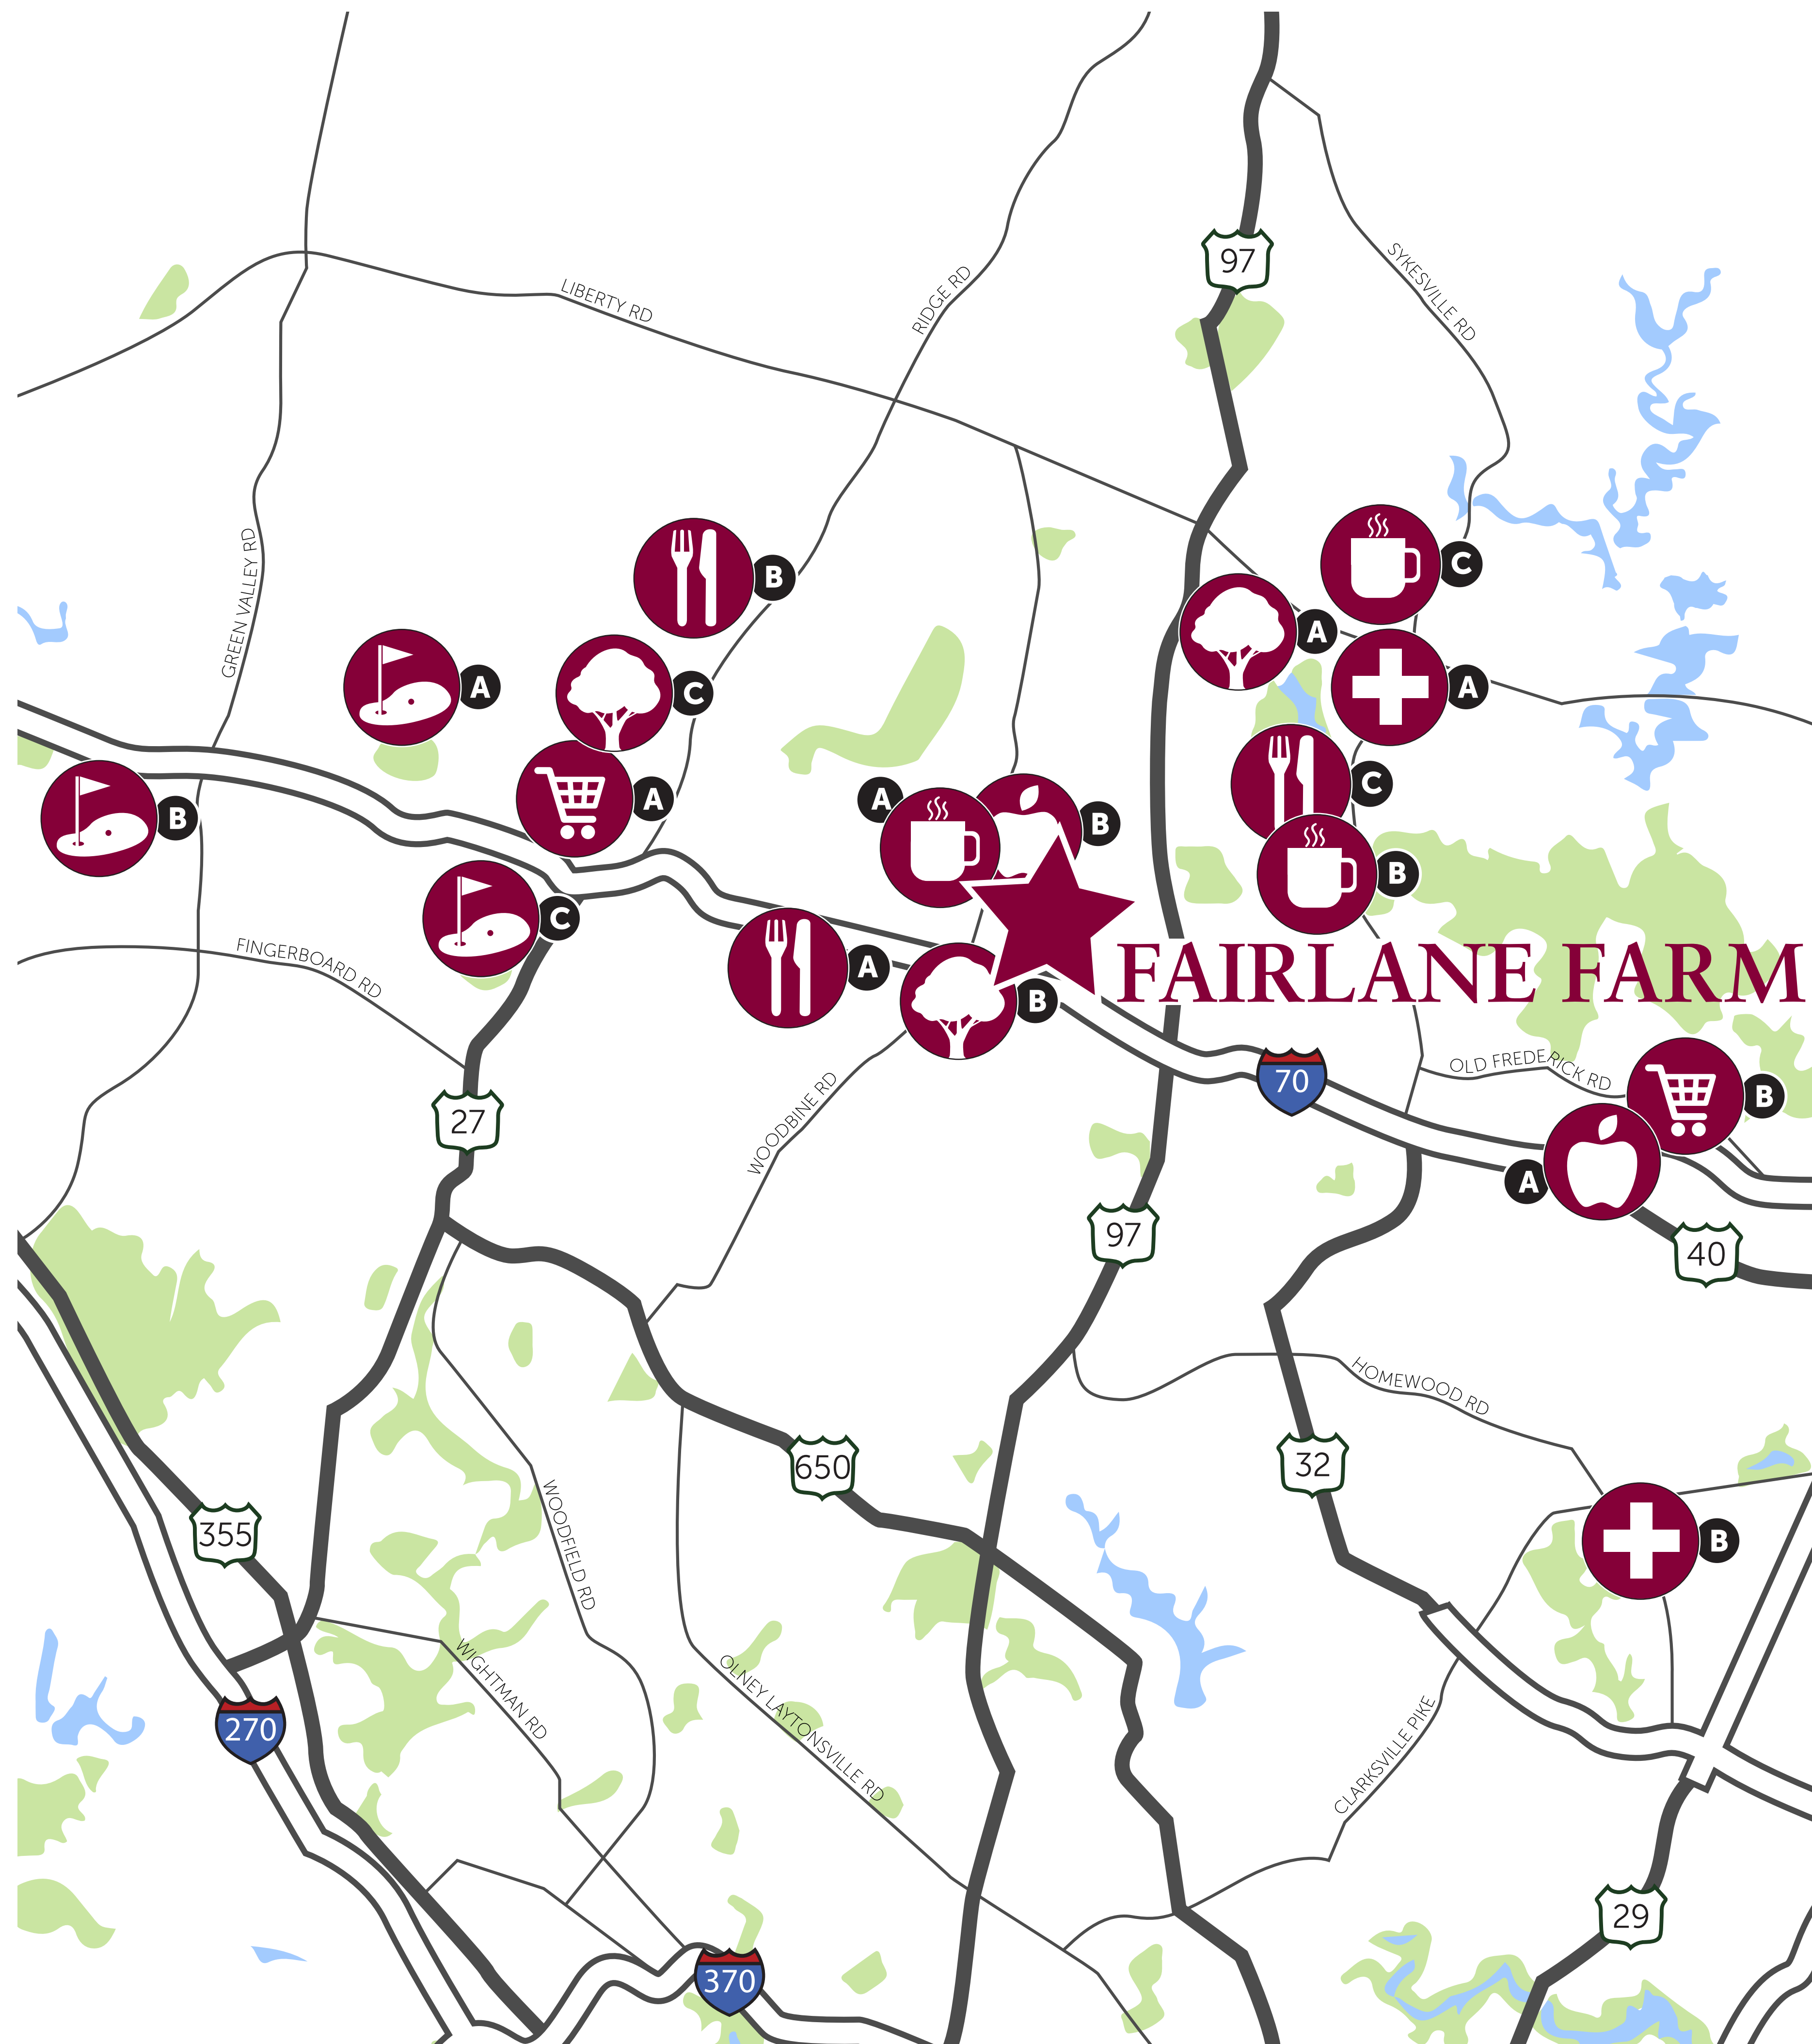

Shopping

- (A) Mount Airy Shopping Center
- (B) Turf Valley Towne Square

Grocery

- (A) Harris Teeter
- (B) Food Lion

Dining

- (A) Bolder
- (B) Brick Ridge
- (C) Market Tavern

Coffee Shops

- (A) Dunkin' Donuts
- (B) The French Twist Café
- (C) Kismet Café

Golf & Country Clubs

- (A) Hope Valley Golf Course
- (B) Whiskey Creek Golf Course
- (C) Rattlewood Golf Course

Health Care

- (A) Springfield Hospital Center
- (B) Howard County General Hospital

Parks

- (A) Piney Run Park
- (B) Lisbon Park
- (C) Watkins Park

FAIRLANE FARM