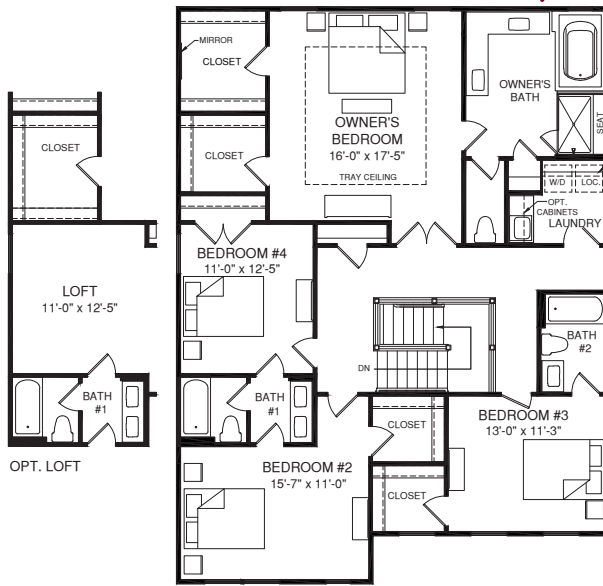

UPPER LEVEL

1st Floor Bedroom Suite options offers comfort for long term guests