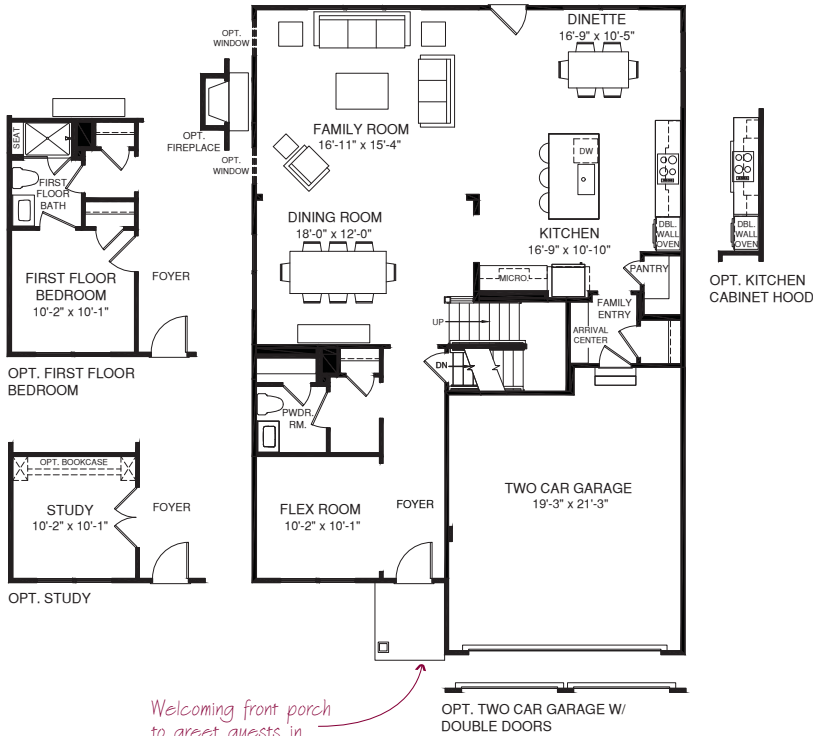

Welcoming front porch to greet guests in style

MAIN LEVEL