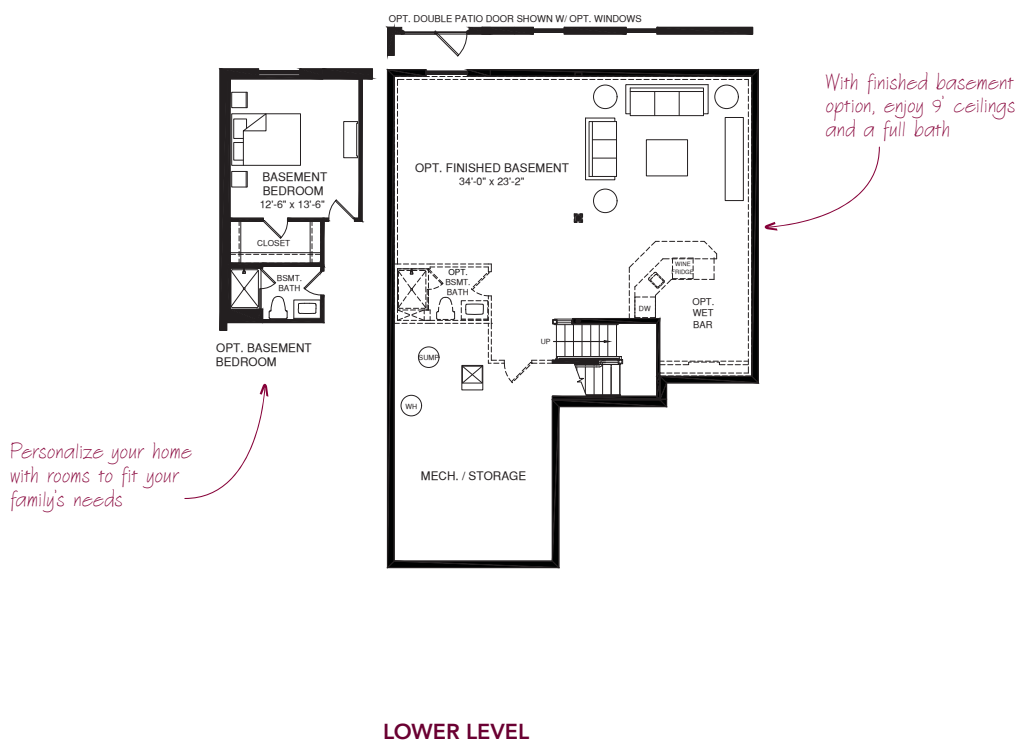

NV0718BALDv01nvp

LOWER LEVEL